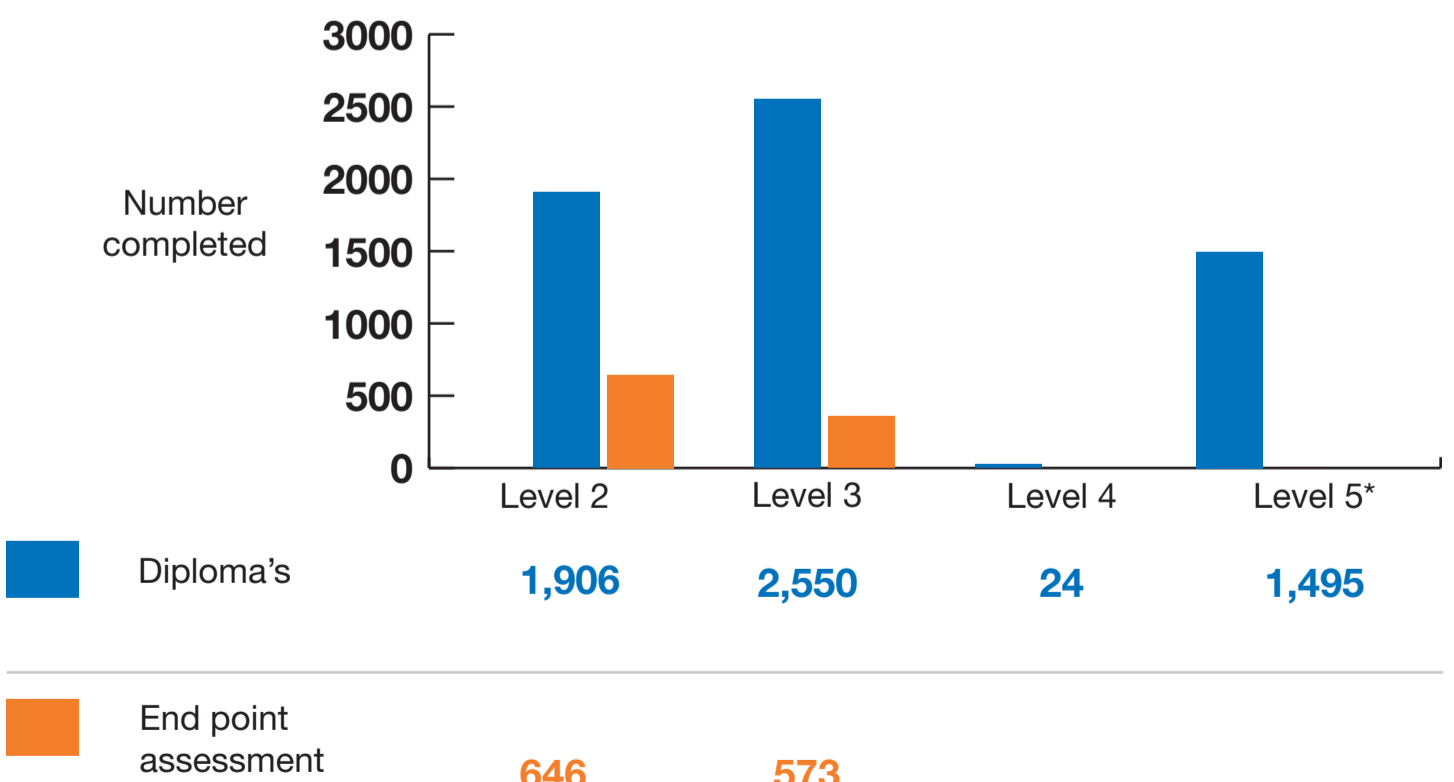

The Workforce Development Fund

2020-21

18,848

qualifications and learning programmes and digital modules were claimed for

Who did the fund support?

2,351 establishments claimed for **14,037** workers

Apprenticeships

* Level 5 diplomas were completed within the Higher Apprenticeship in Care Leadership and Management Framework and the Leader in Adult Care standard.